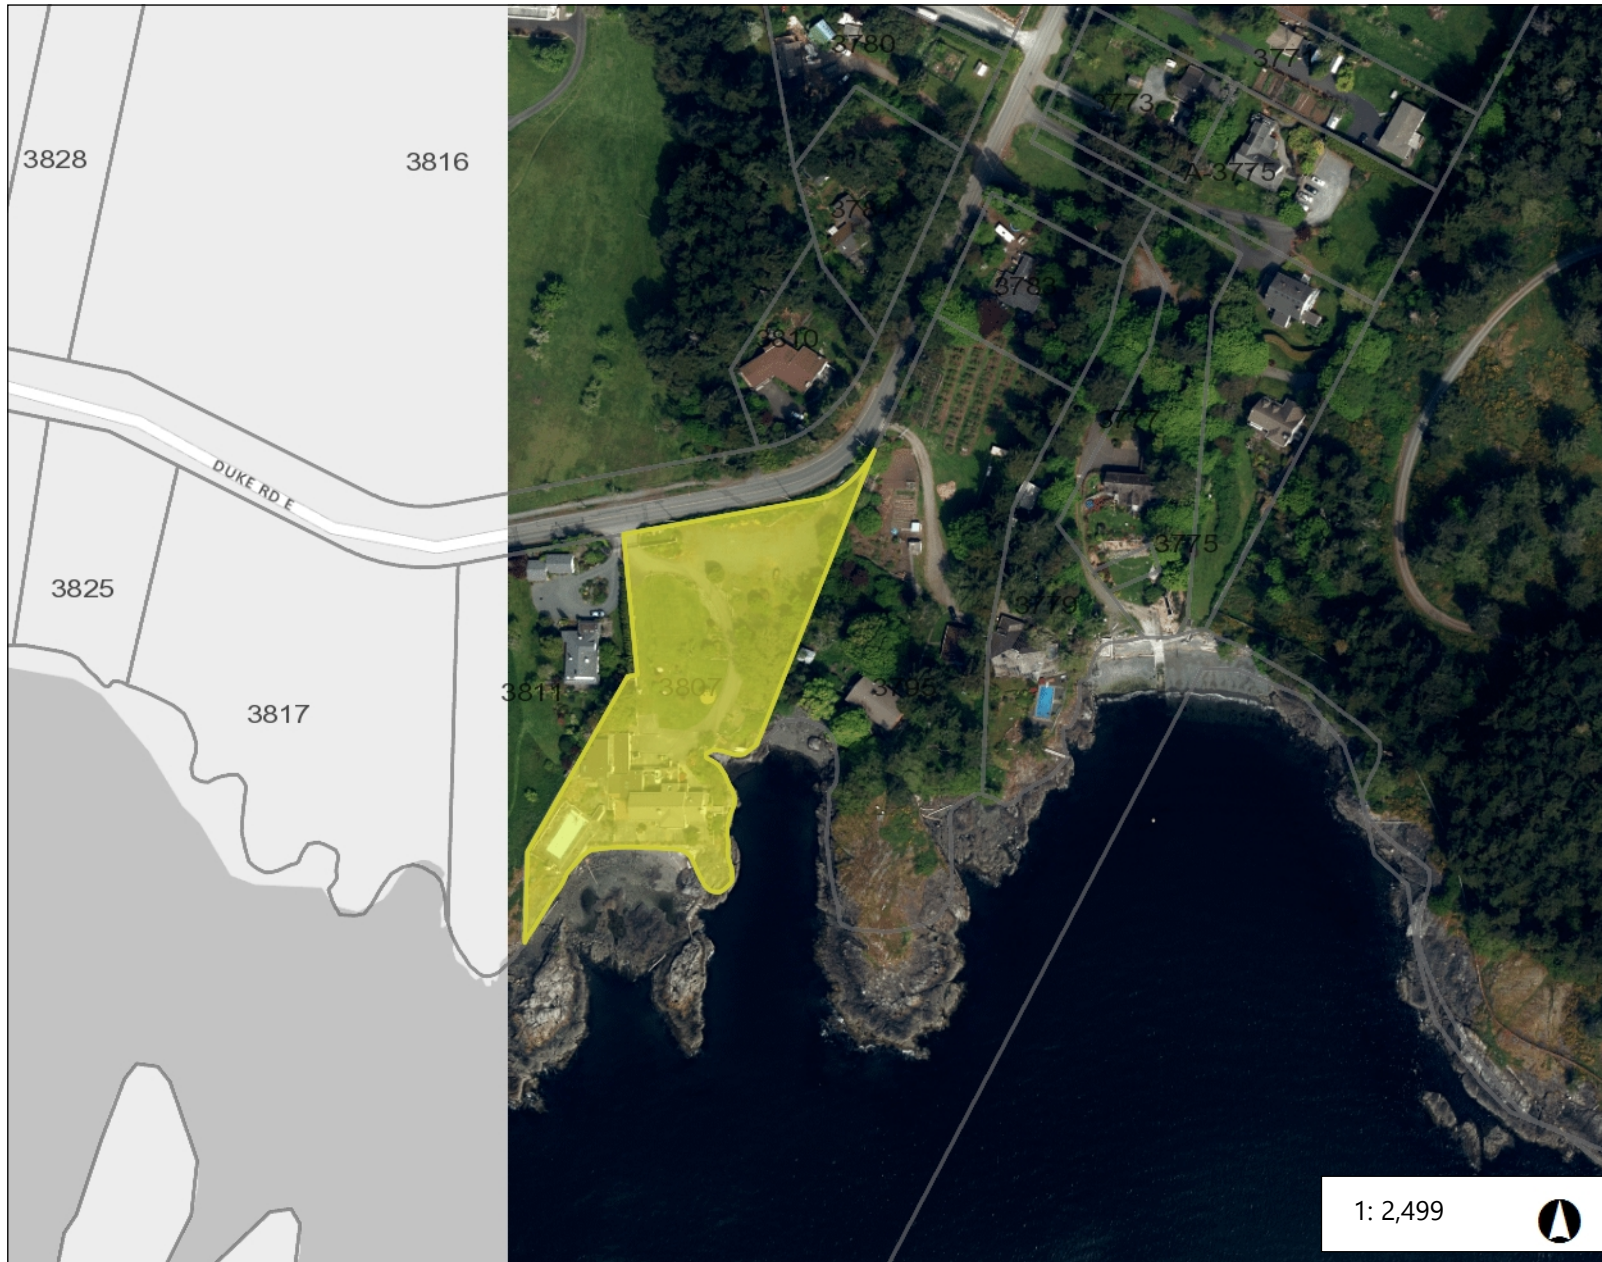

3807 Duke Road - Zoom In

Legend

1: 2,499

0.1 0 0.06 0.1 Kilometres

NAD_1983_UTM_Zone_10N
© Capital Regional District

Important: This map is for general information purposes only. The Capital Regional District (CRD) makes no representations or warranties regarding the accuracy or completeness of this map or the suitability of the map for any purpose. This map is not for navigation. The CRD will not be liable for any damage, loss or injury resulting from the use of the map or information on the map and the map may be changed by the CRD at any time.