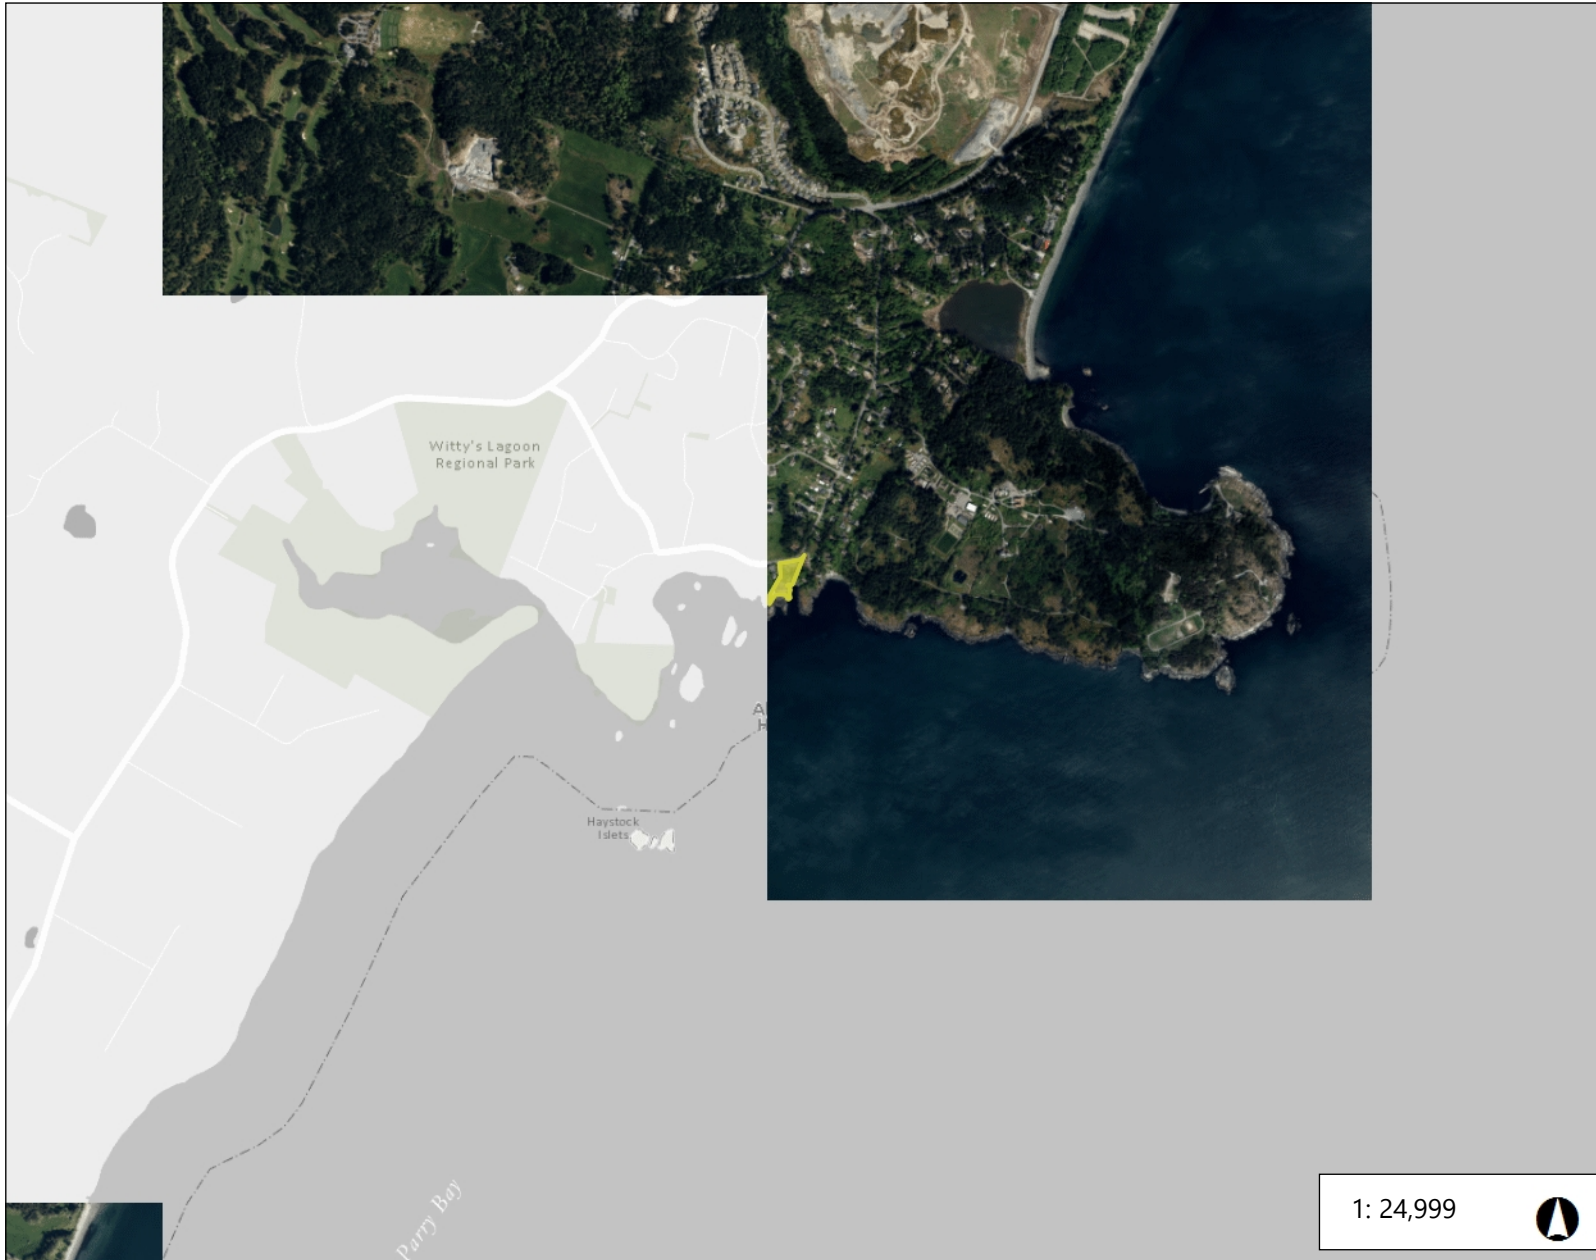

3807 Duke Road - Zoom Out

Legend

1: 24,999

1.3 0 0.63 1.3 Kilometres

NAD_1983_UTM_Zone_10N
© Capital Regional District

Important: This map is for general information purposes only. The Capital Regional District (CRD) makes no representations or warranties regarding the accuracy or completeness of this map or the suitability of the map for any purpose. This map is not for navigation. The CRD will not be liable for any damage, loss or injury resulting from the use of the map or information on the map and the map may be changed by the CRD at any time.