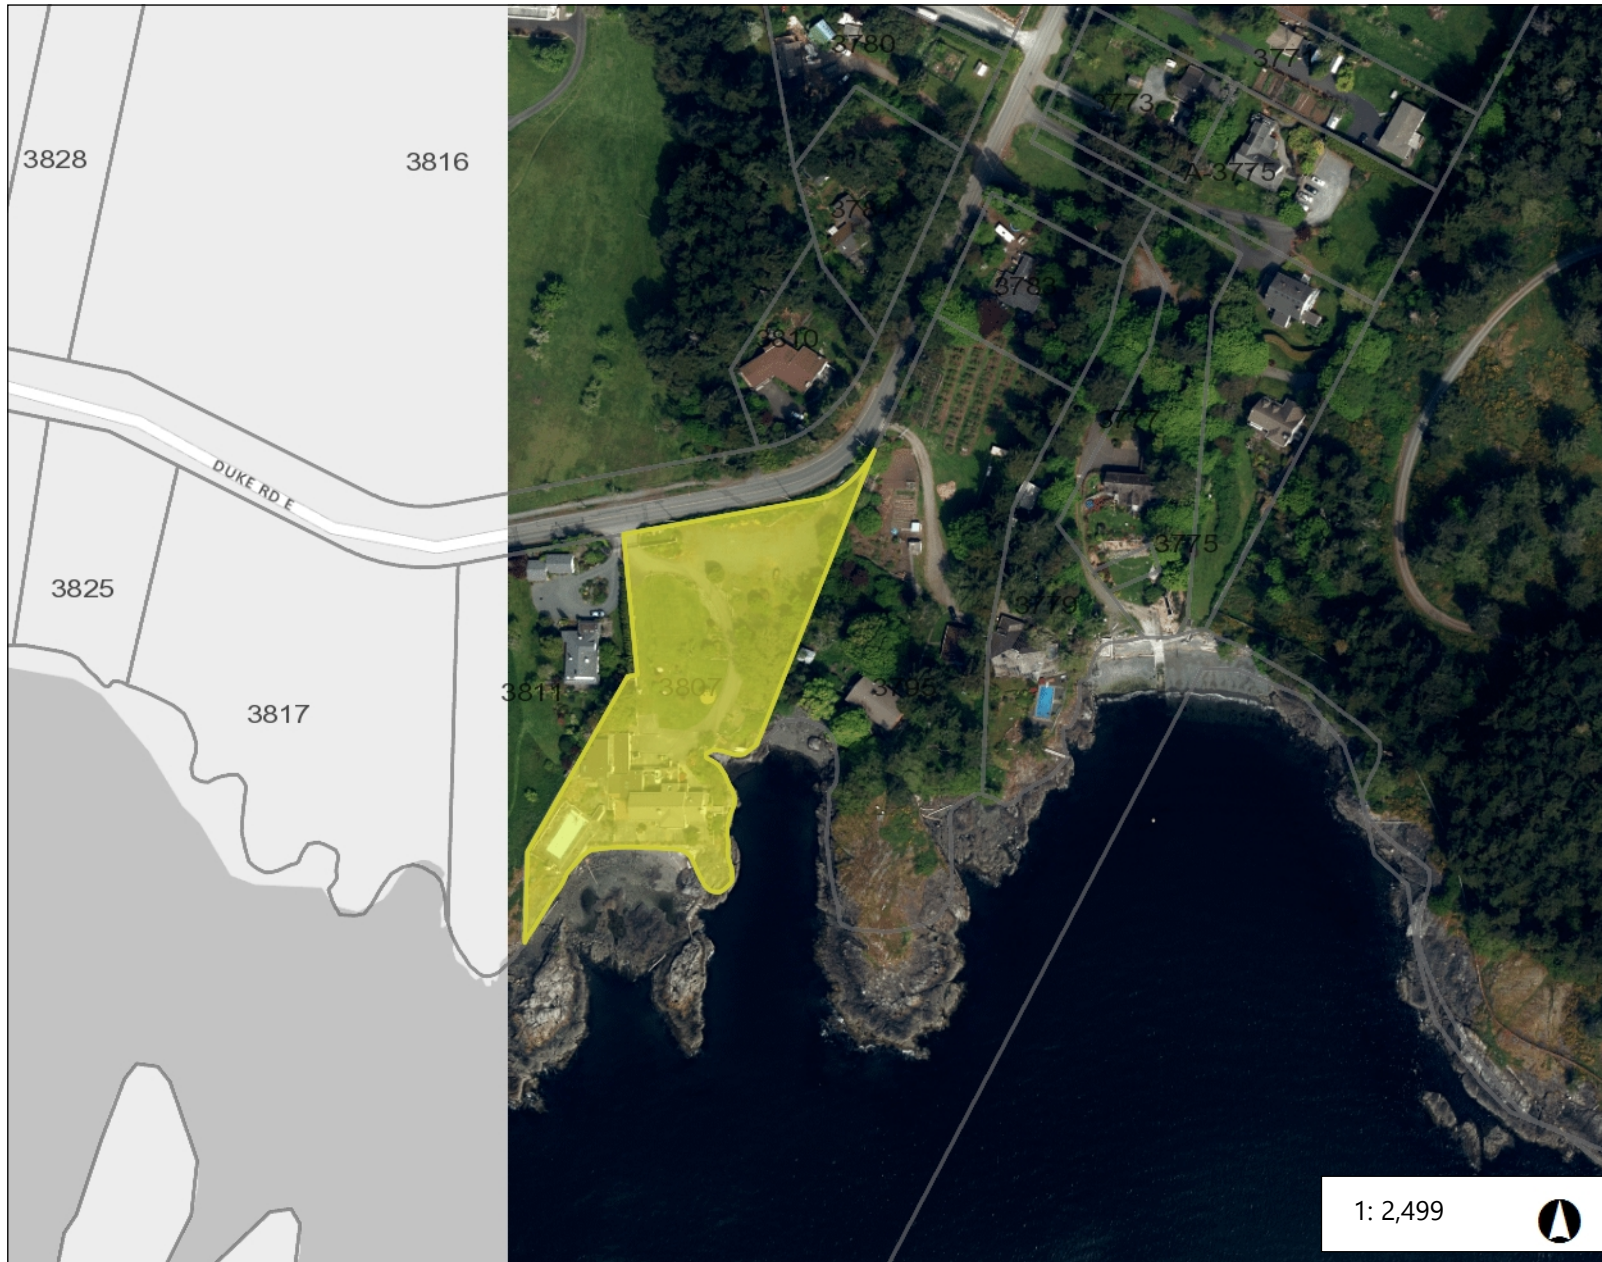

# 3807 Duke Road - Zoom In

Legend

1: 2,499

0.1 0 0.06 0.1 Kilometres

NAD\_1983\_UTM\_Zone\_10N  
© Capital Regional District

Important: This map is for general information purposes only. The Capital Regional District (CRD) makes no representations or warranties regarding the accuracy or completeness of this map or the suitability of the map for any purpose. This map is not for navigation. The CRD will not be liable for any damage, loss or injury resulting from the use of the map or information on the map and the map may be changed by the CRD at any time.