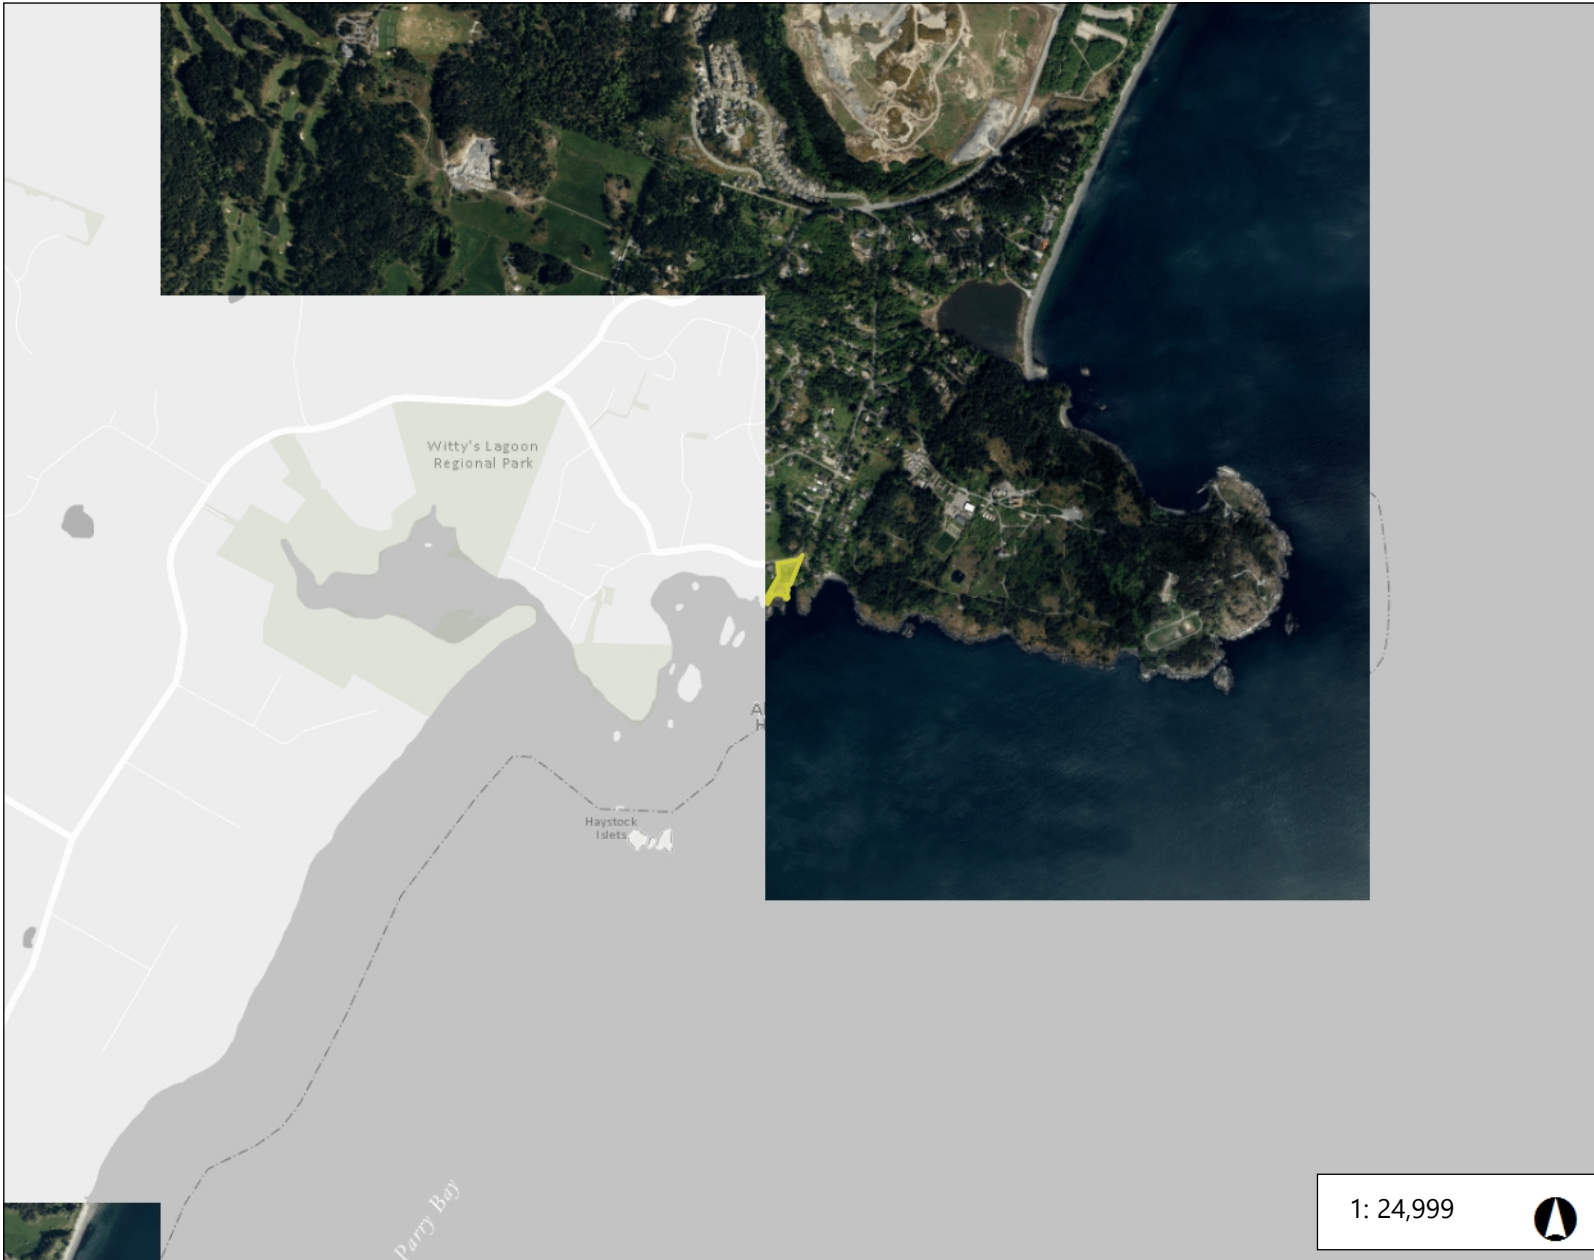

3807 Duke Road - Zoom Out

Legend

1: 24,999

1.3 0 0.63 1.3 Kilometres

NAD_1983_UTM_Zone_10N
© Capital Regional District

Important: This map is for general information purposes only. The Capital Regional District (CRD) makes no representations or warranties regarding the accuracy or completeness of this map or the suitability of the map for any purpose. This map is not for navigation. The CRD will not be liable for any damage, loss or injury resulting from the use of the map or information on the map and the map may be changed by the CRD at any time.